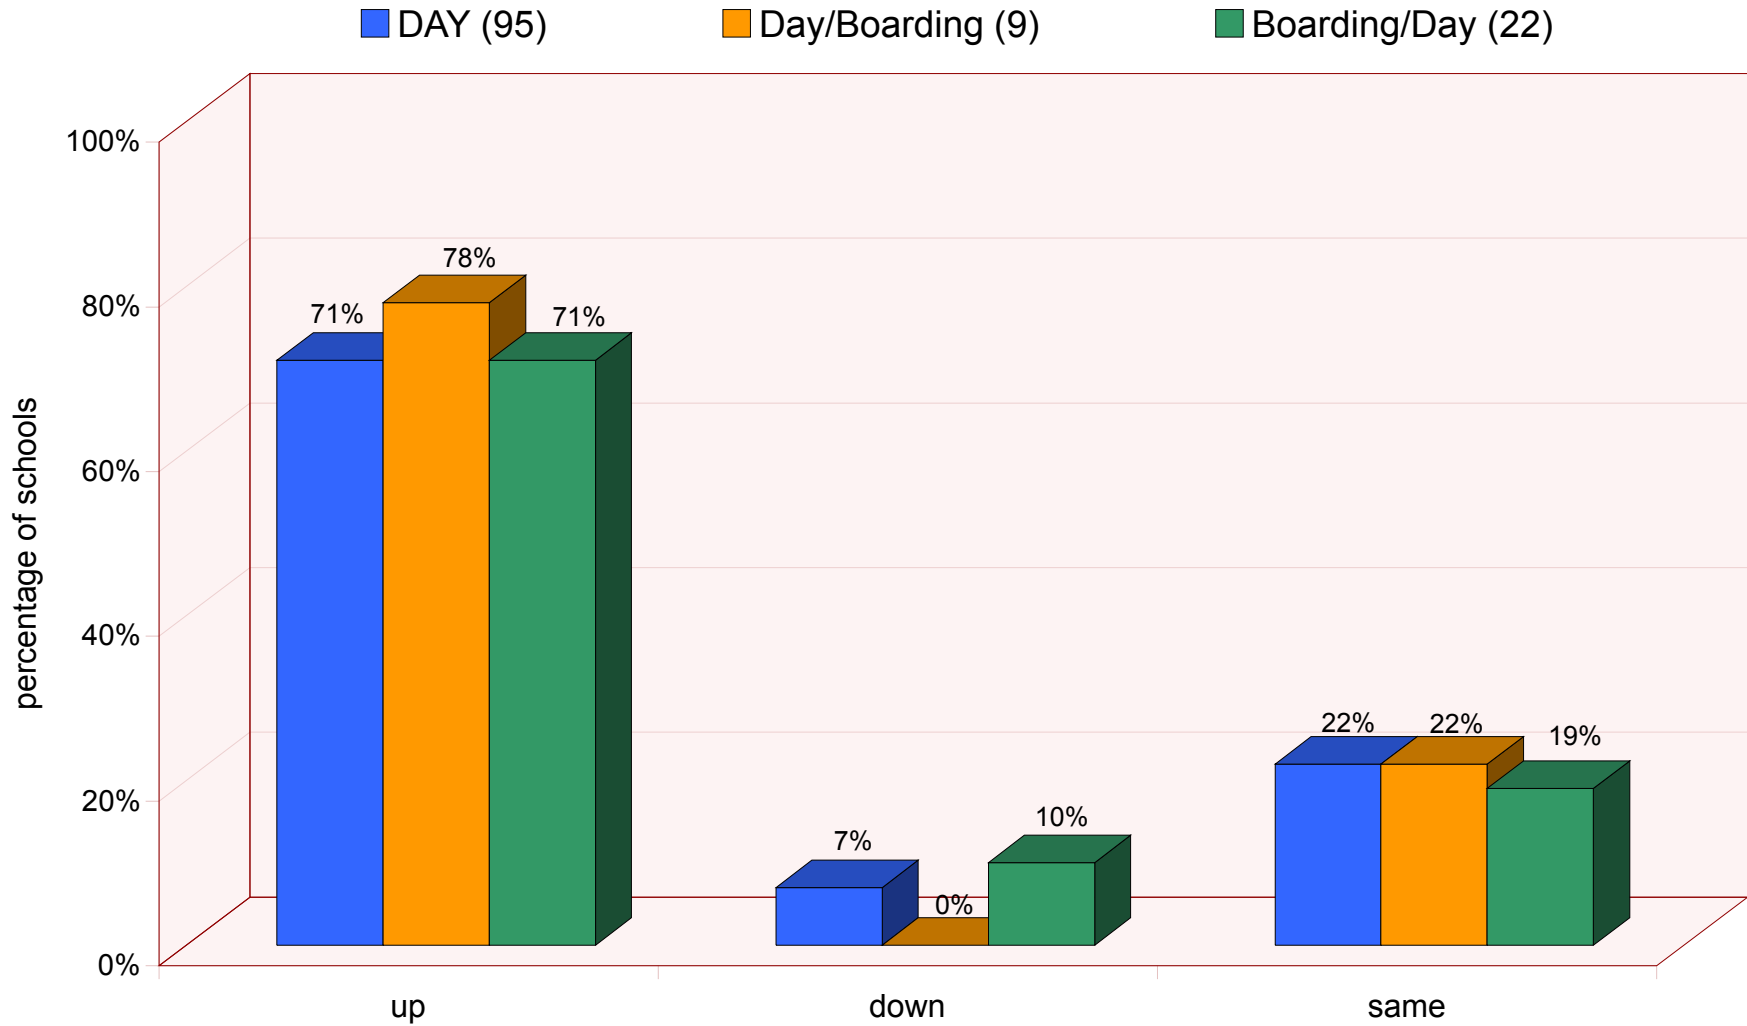

ENR SURV 4-10: School Type Day-Boarding, % Enrollment Down
 Answered by 45 schools.

ENR SURV 4-10: School Type: Day - Boarding, Enrollment Up or Down

■ Day (95)

■ Day/Boarding (9)

■ Boarding/Day (22)

ENR SURV 4-10: School Type Day-Boarding, Combined: % of Attrition
(absence of column = 0%)

ENR SURV 4-10: School Type, Day-Boarding: Attrition % Compared to Last Year Is...

ENR SURV 4-10: School Type, Day-Boarding: Compared to Last Year
Financial Aid Requests are...

ENR SURV 4-10: School Type, Day-Boarding, Combined:
 % Increase in Financial Aid Budget (absence of column = %)