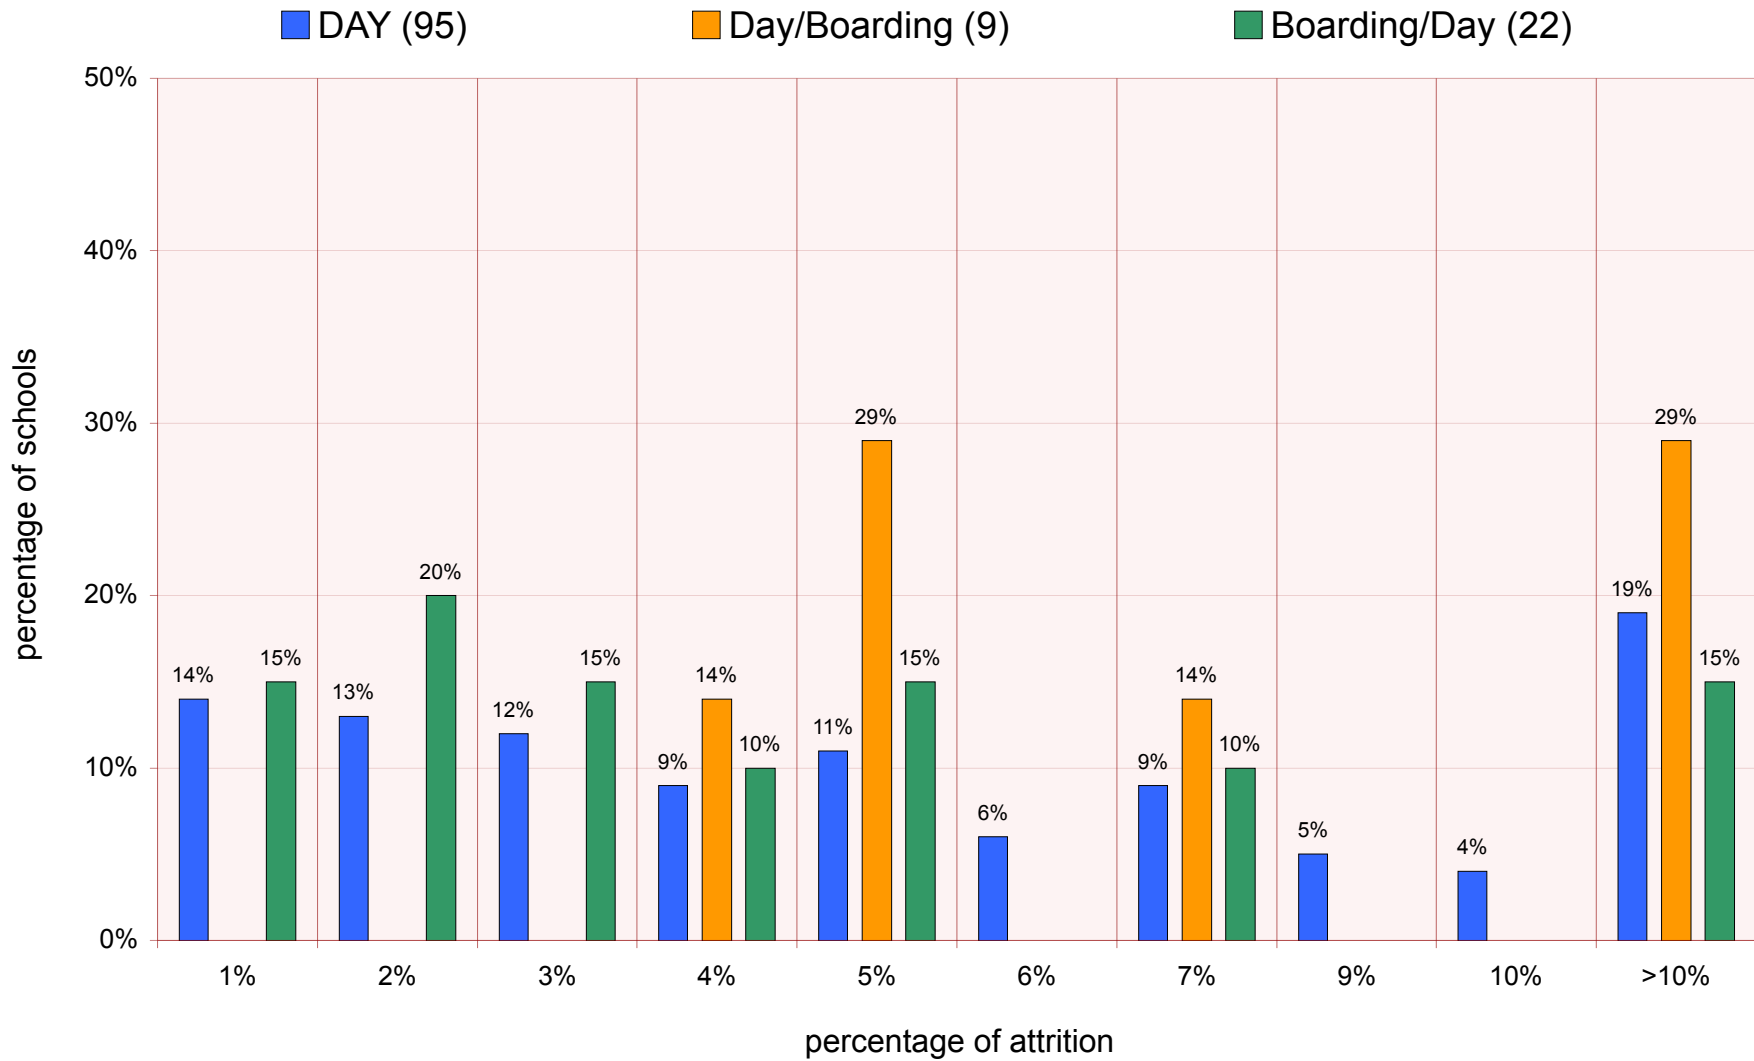

ENR SURV 4-10: School Type Day-Boarding, % Enrollment Down
 Answered by 45 schools.

ENR SURV 4-10: School Type: Day - Boarding, Enrollment Up or Down

■ Day (95)

■ Day/Boarding (9)

■ Boarding/Day (22)

ENR SURV 4-10: School Type Day-Boarding, Combined: % of Attrition
(absence of column = 0%)

ENR SURV 4-10: School Type, Day-Boarding: Attrition % Compared to Last Year Is...

ENR SURV 4-10: School Type, Day-Boarding: Compared to Last Year
Financial Aid Requests are...

ENR SURV 4-10: School Type, Day-Boarding, Combined:
 % Increase in Financial Aid Budget (absence of column = %)