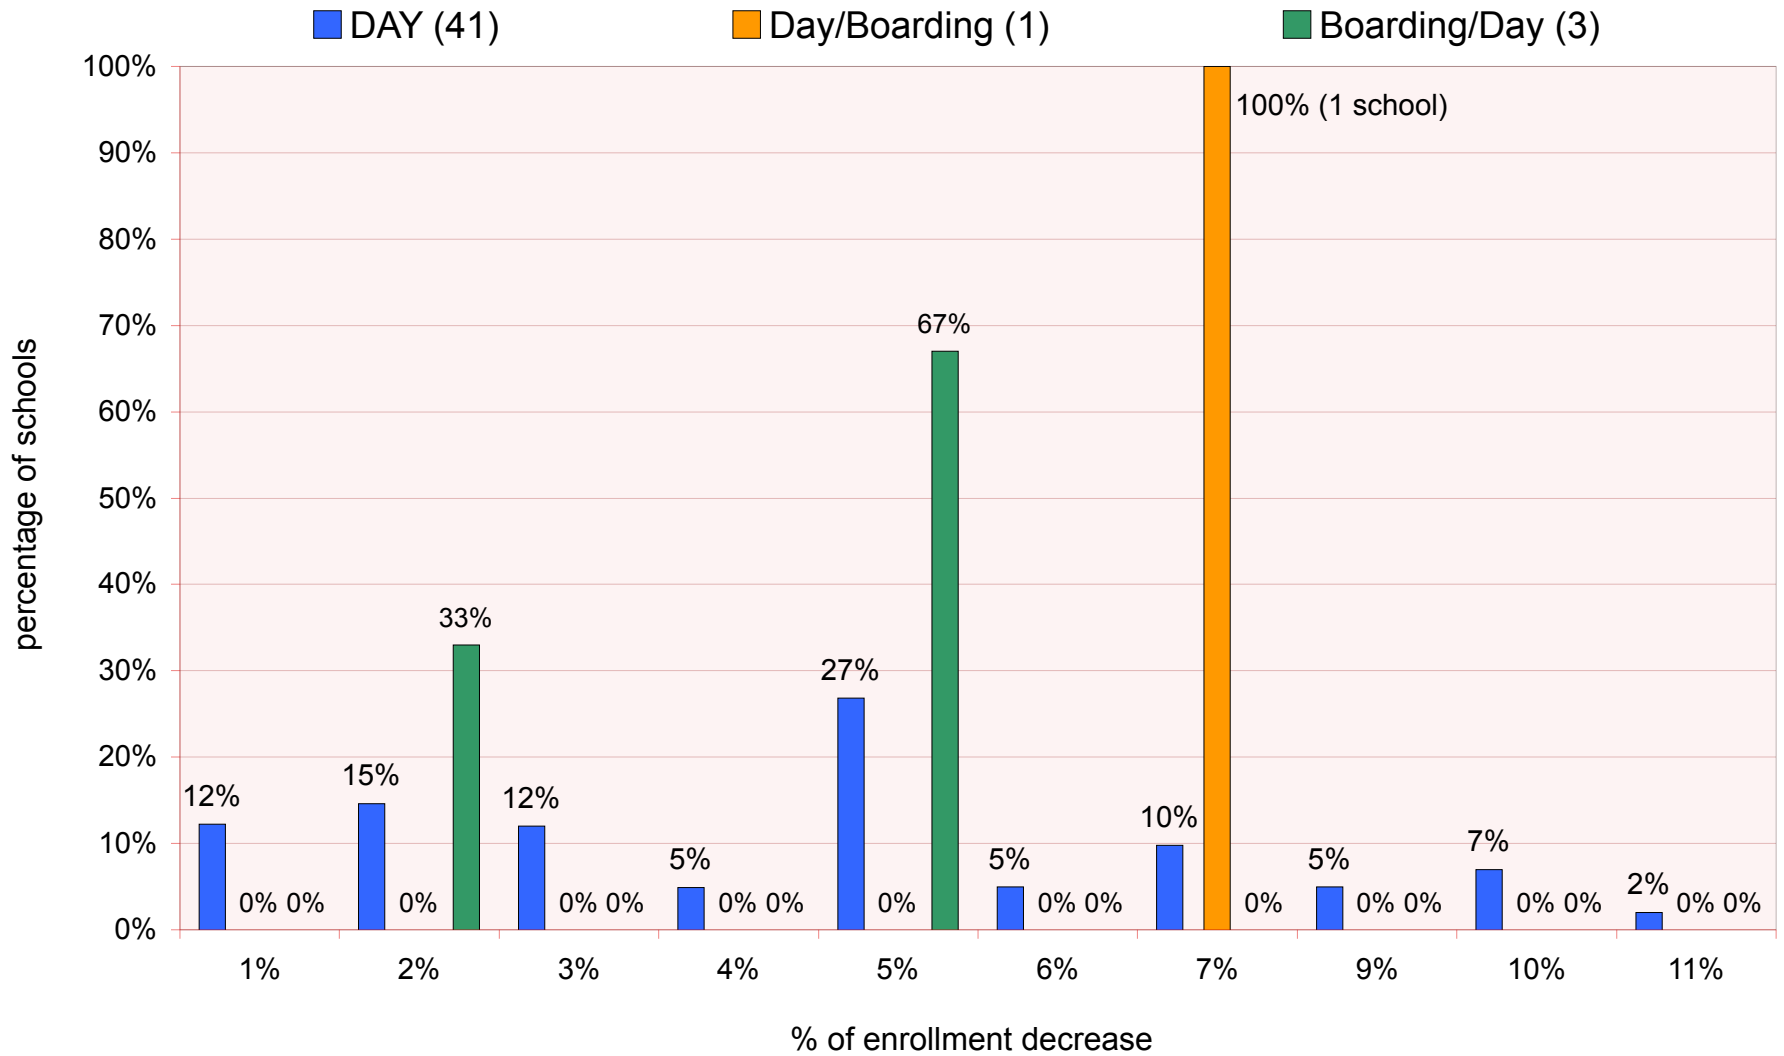

ENR SURV 4-10: School Type Day-Boarding, % Enrollment Down
 Answered by 45 schools.

ENR SURV 4-10: School Type: Day - Boarding, Enrollment Up or Down

■ Day (95)

■ Day/Boarding (9)

■ Boarding/Day (22)

ENR SURV 4-10: School Type Day-Boarding, Combined: % of Attrition
(absence of column = 0%)

ENR SURV 4-10: School Type, Day-Boarding: Attrition % Compared to Last Year Is...

ENR SURV 4-10: School Type, Day-Boarding: Compared to Last Year
Financial Aid Requests are...

ENR SURV 4-10: School Type, Day-Boarding, Combined:
 % Increase in Financial Aid Budget (absence of column = %)