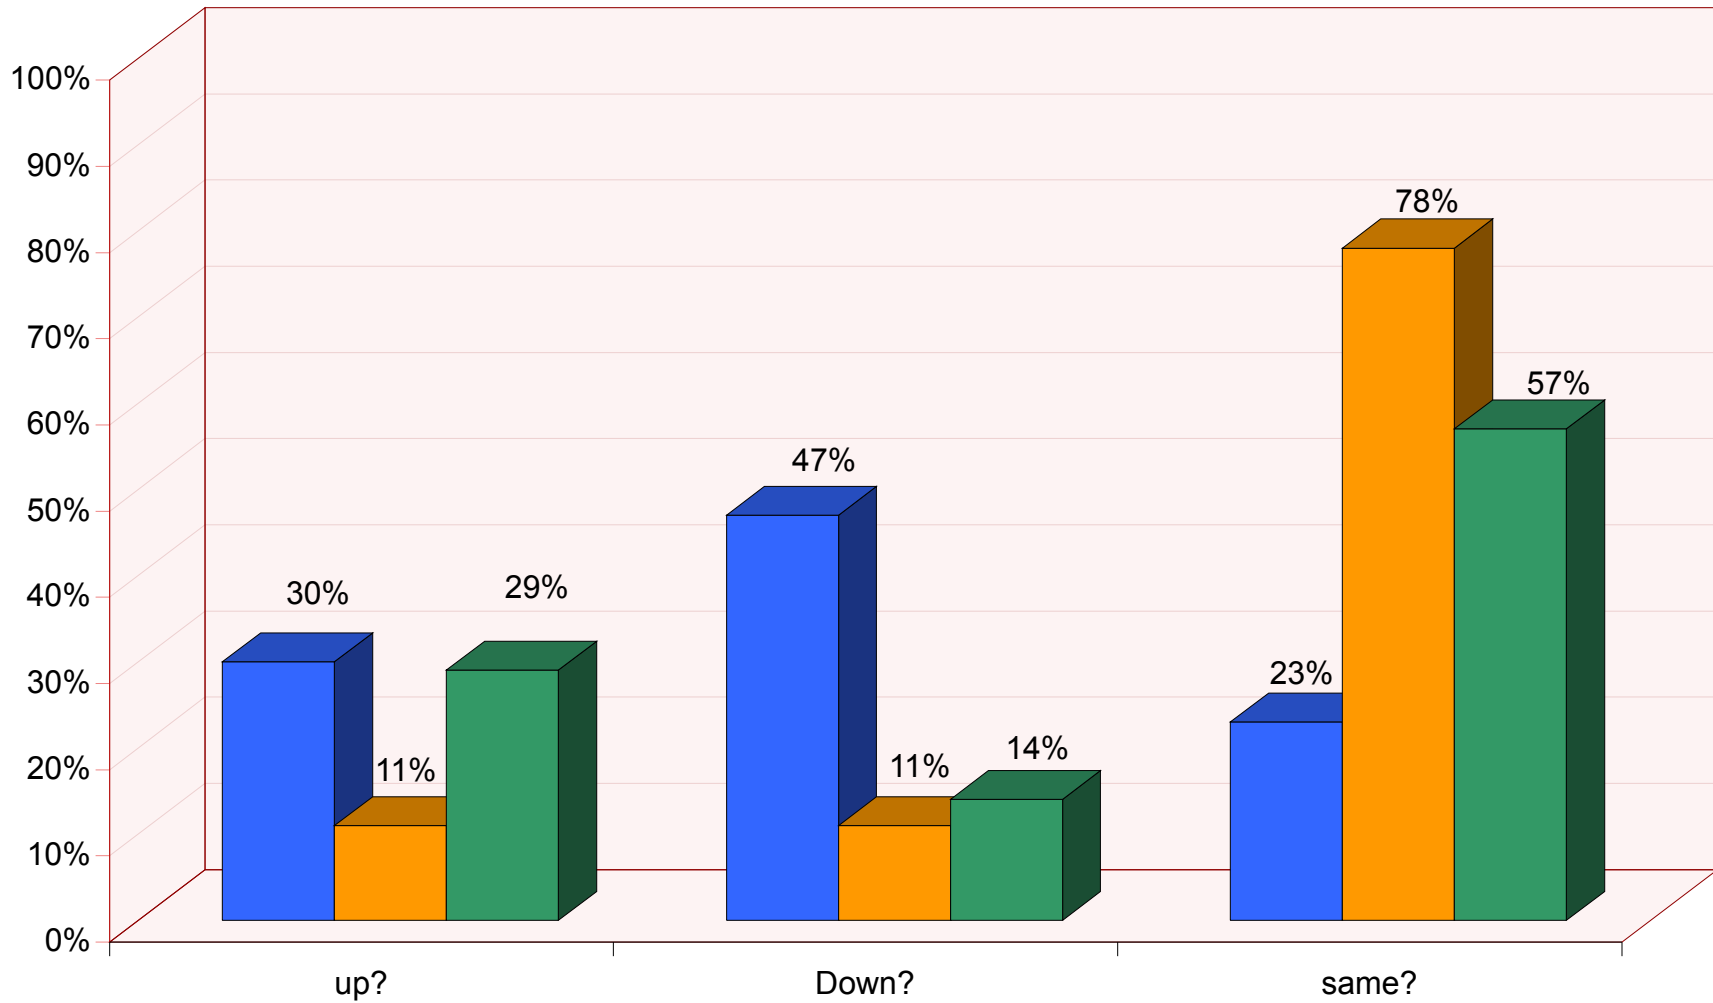

ENR SURV 4-10: School Type Day-Boarding, % Enrollment Down
 Answered by 45 schools.

ENR SURV 4-10: School Type: Day - Boarding, Enrollment Up or Down

■ Day (95)

■ Day/Boarding (9)

■ Boarding/Day (22)

ENR SURV 4-10: School Type Day-Boarding, Combined: % of Attrition
(absence of column = 0%)

ENR SURV 4-10: School Type, Day-Boarding: Attrition % Compared to Last Year Is...

ENR SURV 4-10: School Type, Day-Boarding: Compared to Last Year
Financial Aid Requests are...

ENR SURV 4-10: School Type, Day-Boarding, Combined:
 % Increase in Financial Aid Budget (absence of column = %)