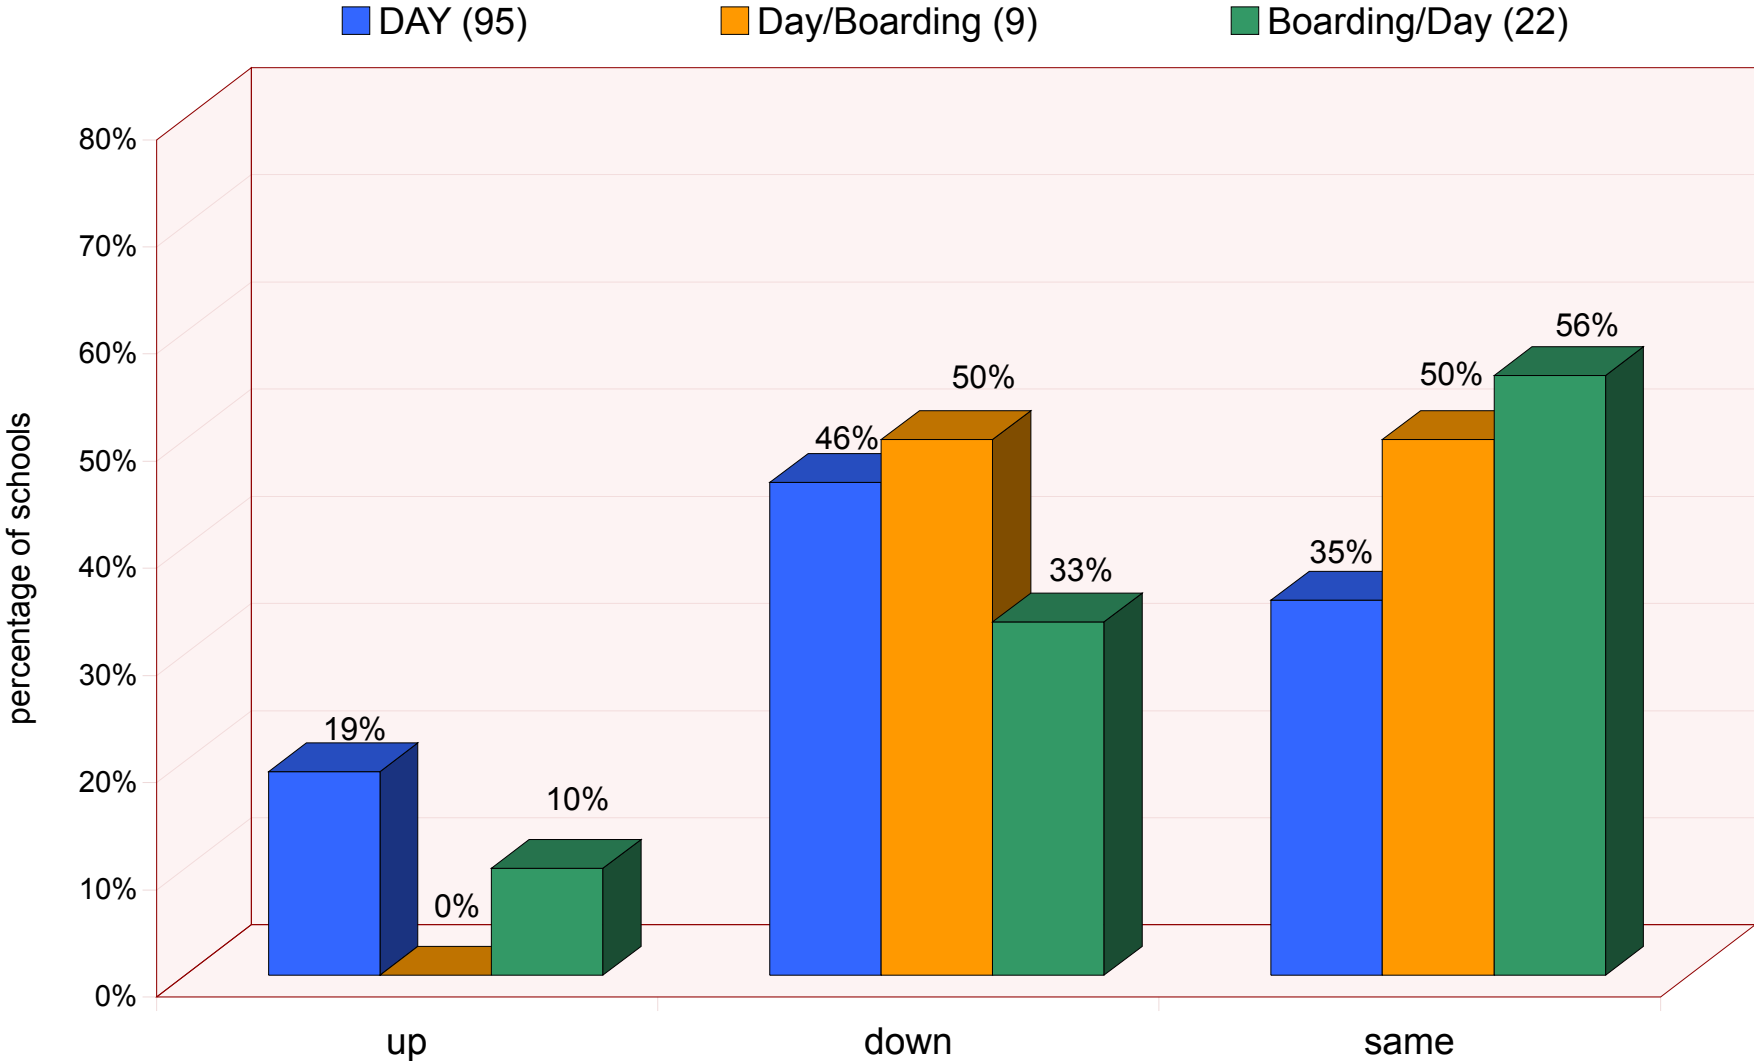

ENR SURV 4-10: School Type Day-Boarding, % Enrollment Down
 Answered by 45 schools.

ENR SURV 4-10: School Type: Day - Boarding, Enrollment Up or Down

■ Day (95)

■ Day/Boarding (9)

■ Boarding/Day (22)

ENR SURV 4-10: School Type Day-Boarding, Combined: % of Attrition
(absence of column = 0%)

ENR SURV 4-10: School Type, Day-Boarding: Attrition % Compared to Last Year Is...

ENR SURV 4-10: School Type, Day-Boarding: Compared to Last Year
Financial Aid Requests are...

ENR SURV 4-10: School Type, Day-Boarding, Combined:
 % Increase in Financial Aid Budget (absence of column = %)